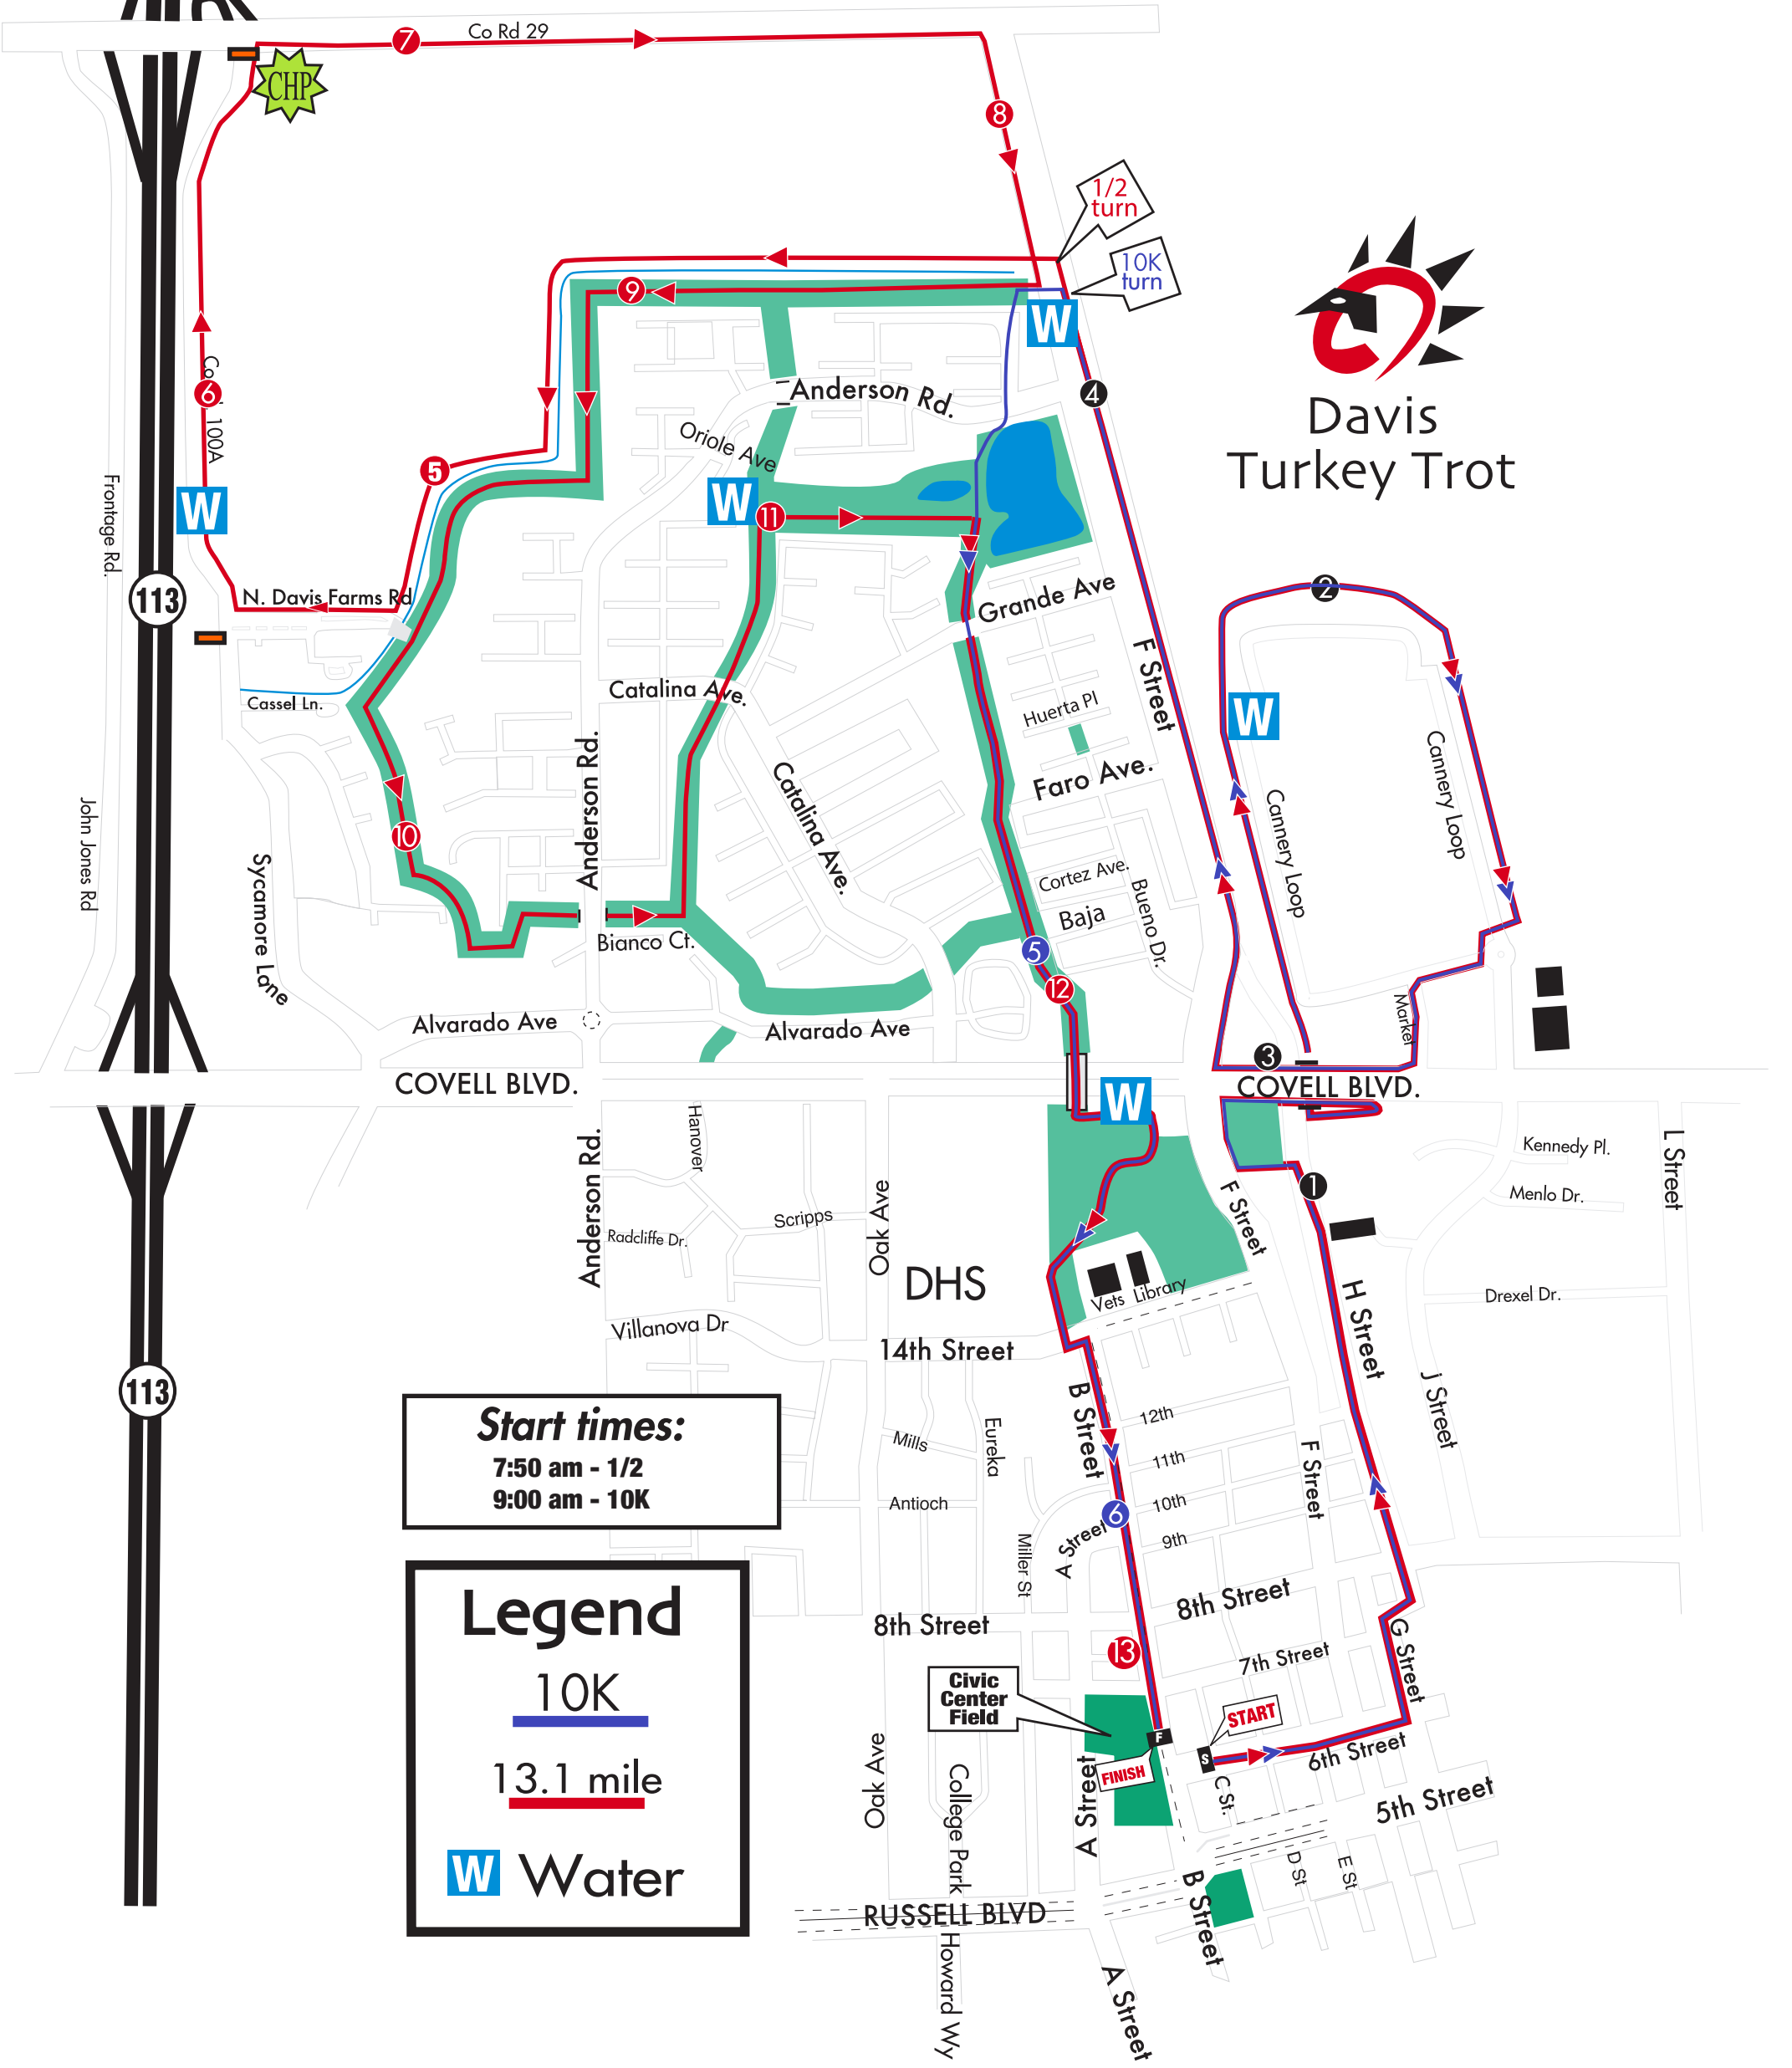

Davis Turkey Trot

Start times:
7:50 am - 1/2
9:00 am - 10K

Legend

10K

13.1 mile

W Water